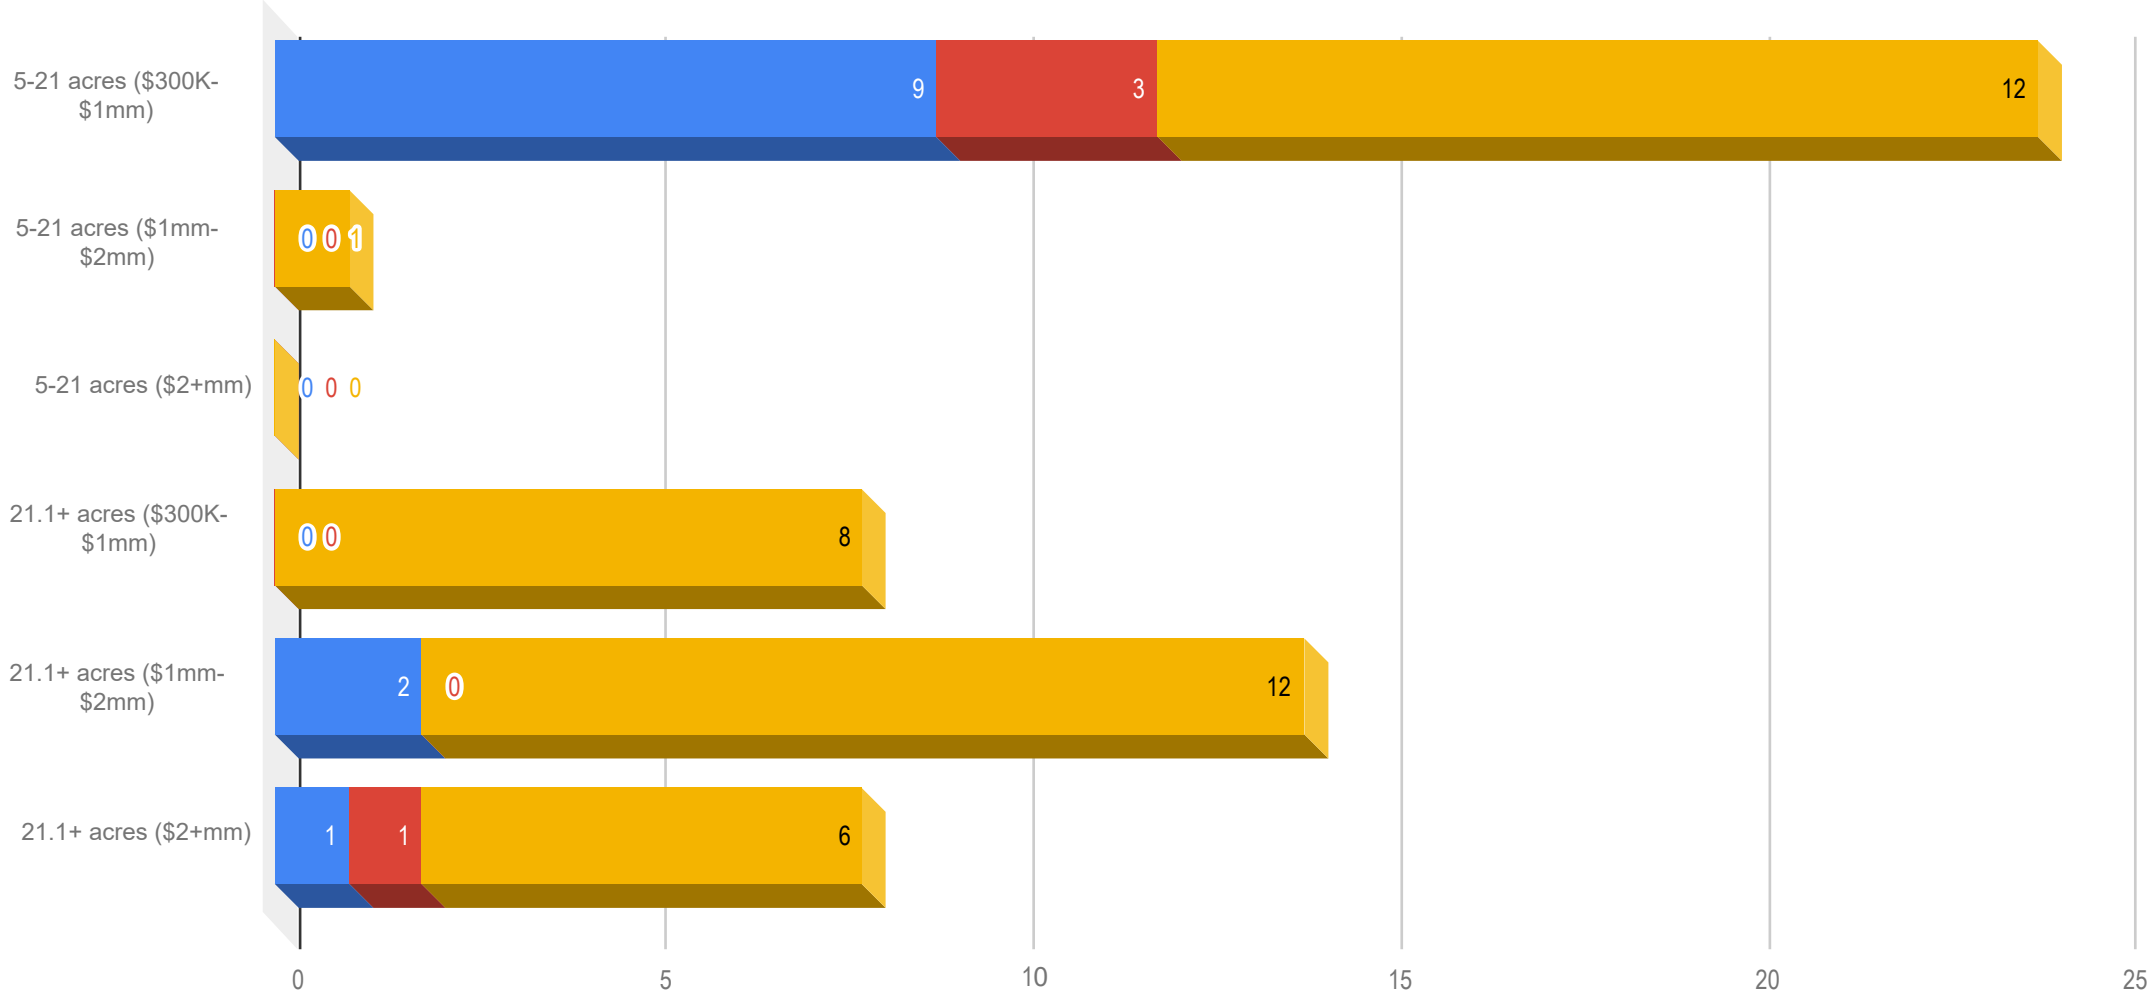

NORTH Central Virginia (Greene, Madison & Orange Counties) - Historic Homes 7/20/19

Gayle Harvey Real Estate, Inc

■ Sold-Past 12 Months ■ Pending ■ Active