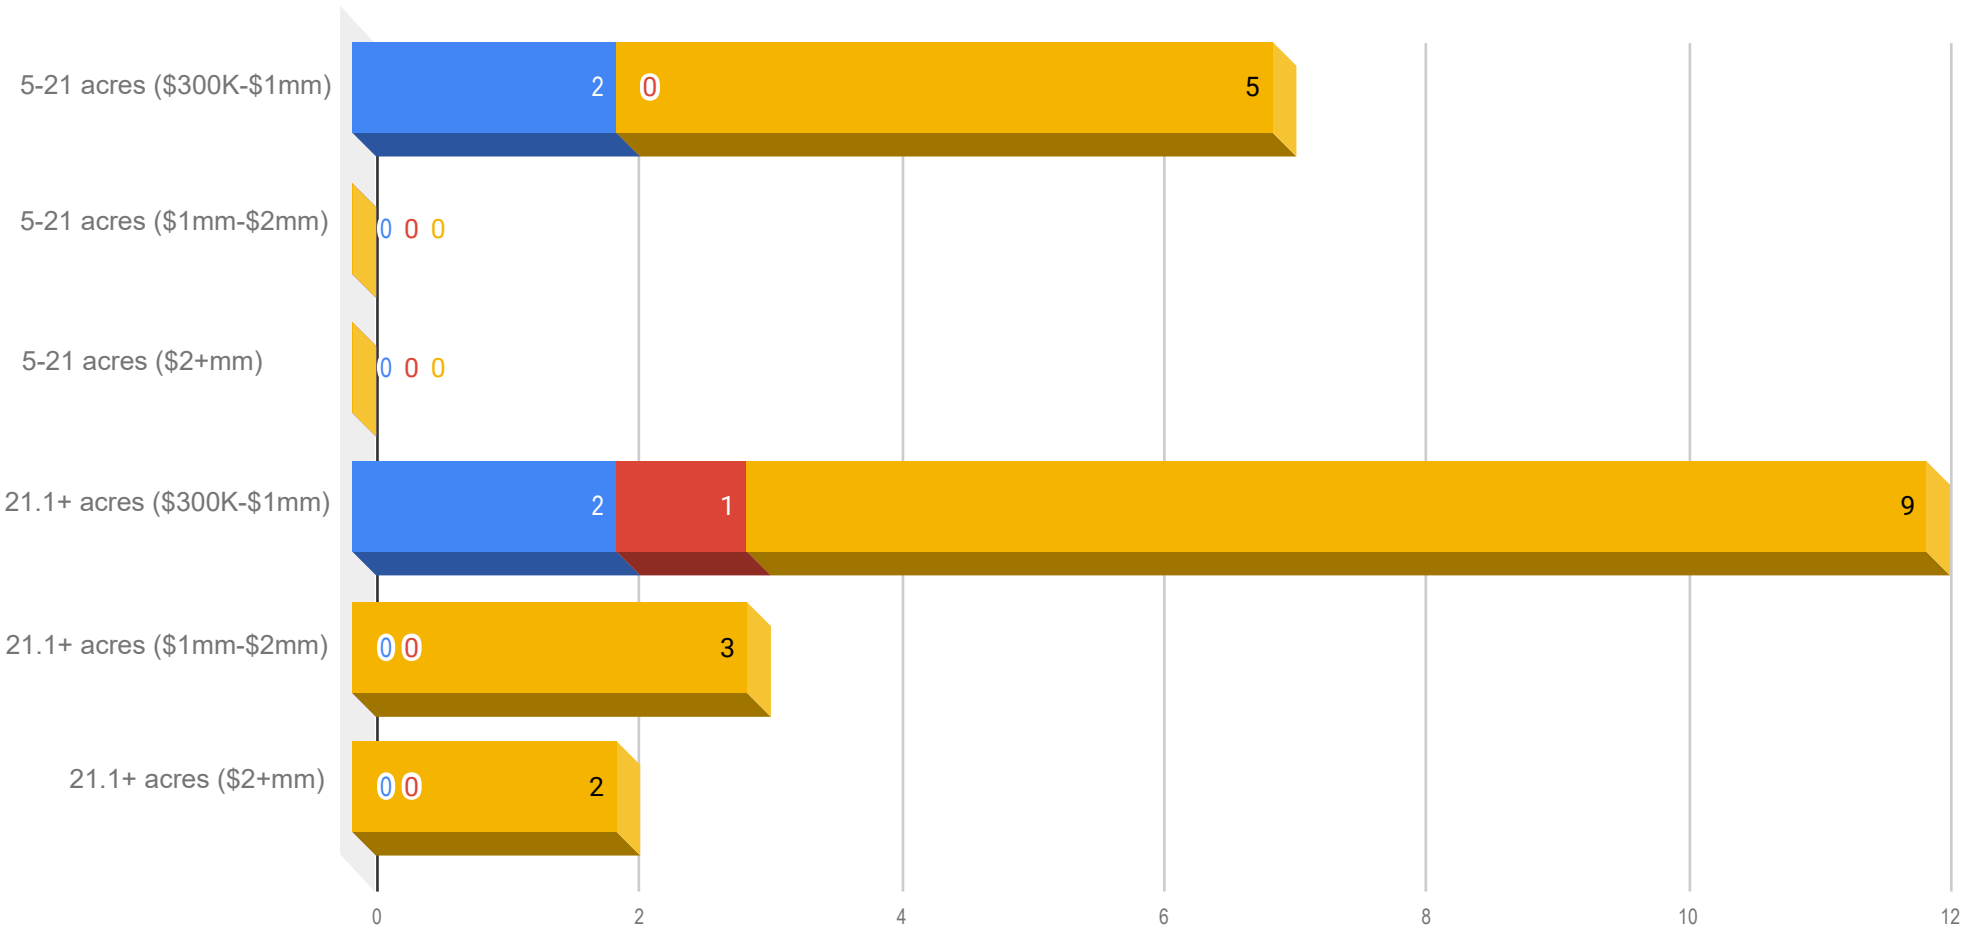

EAST Central Virginia (Fluvanna and Louisa Counties) Historic Homes 07/20/2019

Gayle Harvey Real Estate, Inc

 Sold - Past 12 Months

 Pending

 Active