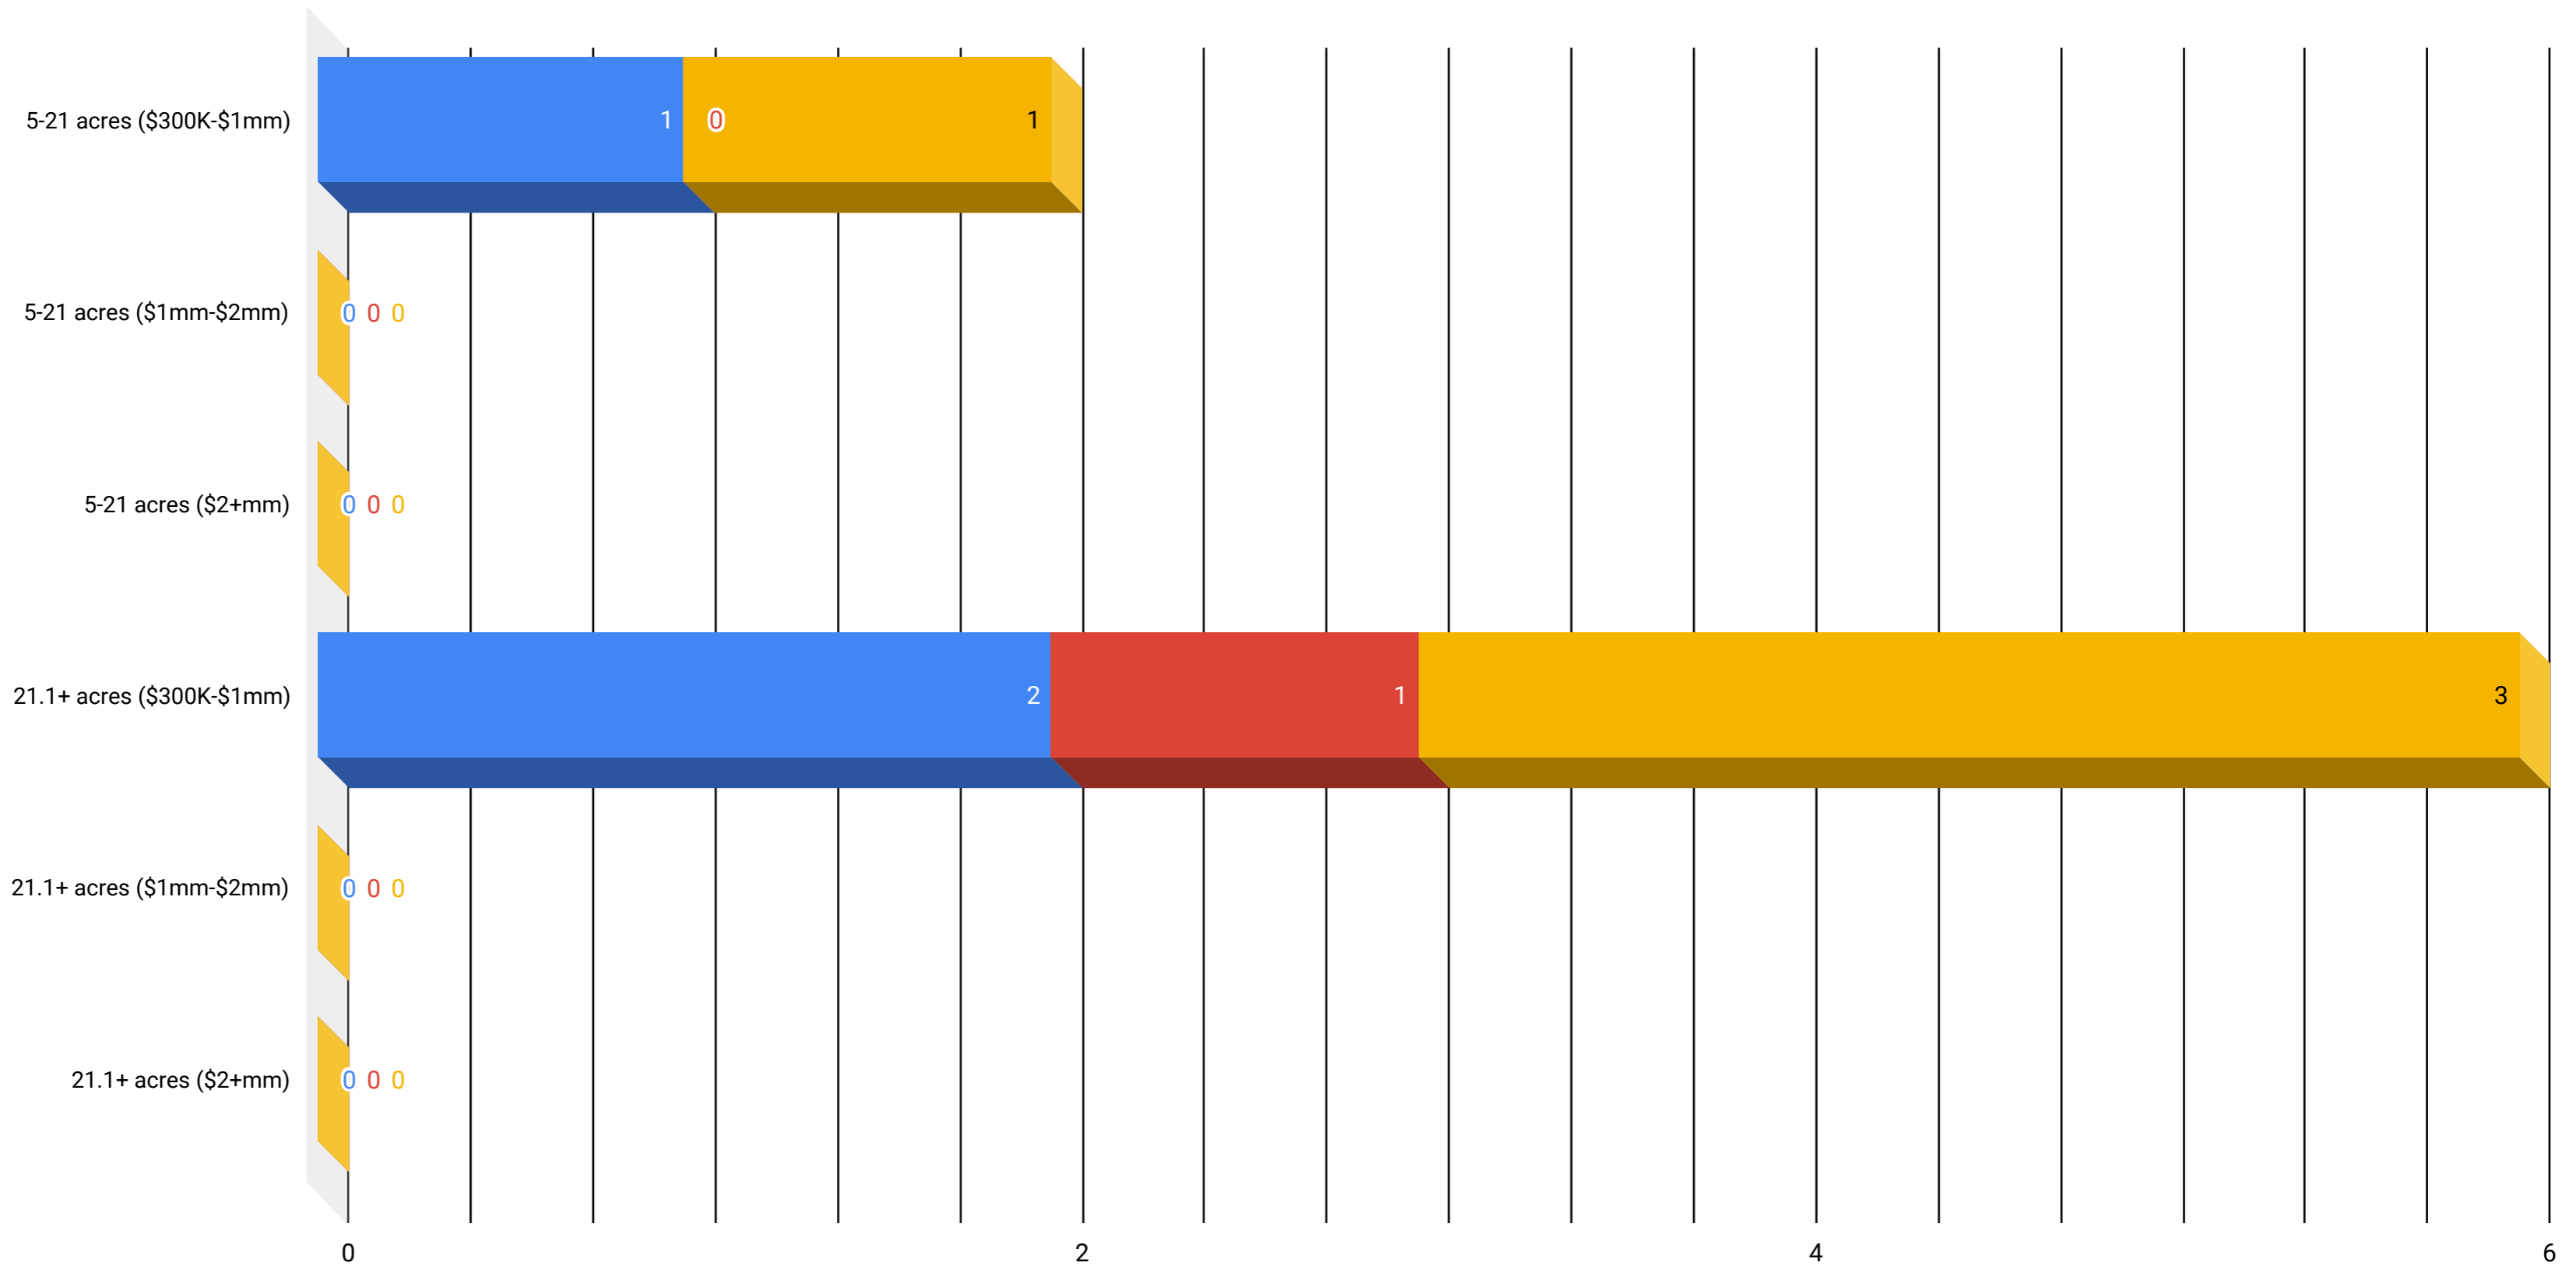

SOUTH Central Virginia (Buckingham & Nelson Counties) - Antique & Historic Homes 12/31/18

Gayle Harvey Real Estate, Inc.

■ Sold - Past 12 Months ■ Pending ■ Active